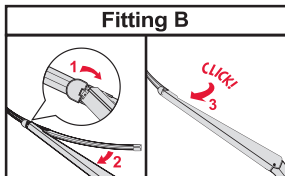

Spazzole posteriori

I

Spazzole Flat

SPAZZOLE FLAT: SOSTITUZIONE OE

SPAZZOLE FLAT: INSTALLAZIONE POSTERIORE

I

Spazzole Hybrid

<p>How to detach the old blade</p>  <p>1 Pull up</p>  <p>2</p> <p>How to attach the new blade</p>  <p>1 Pull up</p>  <p>2</p>  <p>3 CLICK! Push down</p>	<p>Place the wiper arm over the picture to determine the size</p>  <p>7 mm</p> <p>9x3=>No need to change clip (Go to "How to install blade")</p>  <p>11 mm</p> <p>9x4=>Change to attached adaptor (Go to "How to change clip")</p>	<p>How to change the clip</p>  <p>1 9x4 Clip First check if the clip is inside the package.</p>  <p>2 Holder Clip Push here (both sides).</p>  <p>3 Pull the holder upward and pinch the clip tip with your thumb and forefinger.</p>  <p>4 Lift up the holder while pushing the tip from both sides to avoid the holder releasing from the clip. Next, pull up the holder.</p>  <p>5 Blade without clip.</p>  <p>6 Gutter Opening for rivet Guide pin Insert the guide pins inside the blade into the gutter of the clip.</p>  <p>7 Push down the clip on the rivet of the blade until you can hear a "click" sound. Please follow this instruction to avoid clip damage.</p>	<p>How to install the blade</p>  <p>1 Lift up the holder portion.</p>  <p>2 Insert the arm in the clip while pushing the wiper rubber. Then rotate the blade.</p>  <p>3 Pull up the blade to fit into the arm.</p>  <p>4 Push holder until "click" sound. Check if the blade is installed properly.</p>
--	---	---	---