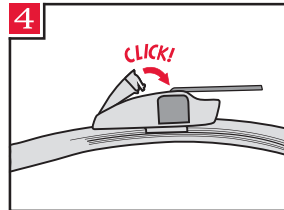

RU

Бескаркасные щетки стеклоочистителя

КОМПЛЕКТ БЕСКАРКАСНЫХ ЩЕТОК С ОРИГИНАЛЬНЫМ КРЕПЛЕНИЕМ

БЕСКАРКАСНЫЕ ЩЕТКИ С КРЕПЛЕНИЕМ ПОД КРЮК (УНИВЕРСАЛЬНЫЕ)