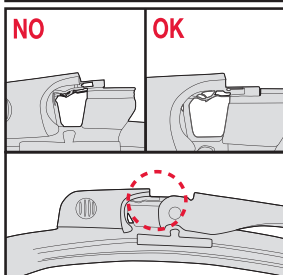

RU

Бескаркасные щетки стеклоочистителя

КОМПЛЕКТ БЕСКАРКАСНЫХ ЩЕТОК С ОРИГИНАЛЬНЫМ КРЕПЛЕНИЕМ

БЕСКАРКАСНЫЕ ЩЕТКИ С КРЕПЛЕНИЕМ ПОД КРЮК (УНИВЕРСАЛЬНЫЕ)