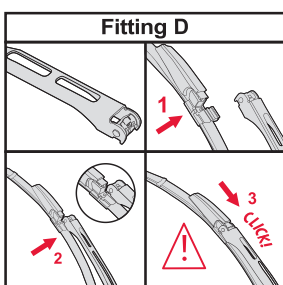

RU

Бескаркасные щетки стеклоочистителя

КОМПЛЕКТ БЕСКАРКАСНЫХ ЩЕТОК С ОРИГИНАЛЬНЫМ КРЕПЛЕНИЕМ

БЕСКАРКАСНЫЕ ЩЕТКИ С КРЕПЛЕНИЕМ ПОД КРЮК (УНИВЕРСАЛЬНЫЕ)