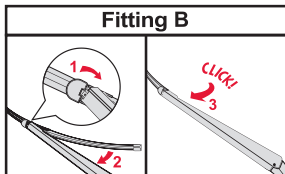

RU

Бескаркасные щетки стеклоочистителя

КОМПЛЕКТ БЕСКАРКАСНЫХ ЩЕТОК С ОРИГИНАЛЬНЫМ КРЕПЛЕНИЕМ

БЕСКАРКАСНЫЕ ЩЕТКИ С КРЕПЛЕНИЕМ ПОД КРЮК (УНИВЕРСАЛЬНЫЕ)