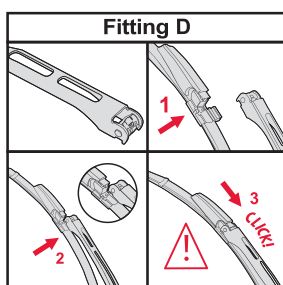

Standard Blades

STANDARD BLADE WITH MULTICLIP	STANDARD BLADE BAYONET AND HOOK CONNECTOR	STANDARD BLADE WITH TWIN-SCREW CONNECTOR	
<p data-bbox="148 459 346 526">How to replace the blade</p> <p data-bbox="148 537 231 571">Hook</p>  <p data-bbox="148 1097 280 1153">Multi Clip 9x3 mm 9x4 mm</p>	<p data-bbox="479 459 677 526">How to replace the blade</p> <p data-bbox="479 537 627 571">Bayonet</p>  <p data-bbox="479 985 611 1030">A Hook</p>  <p data-bbox="479 1456 611 1500">B Hook</p> 	<p data-bbox="809 459 1007 526">How to replace the blade</p> <p data-bbox="809 537 958 571">Twin-screw</p> 	<p data-bbox="1139 459 1338 526">How to replace the blade</p> <p data-bbox="1139 537 1288 571">Twin-screw</p> 

FLAT BLADES: OE REPLACEMENT

FLAT BLADES: RETROFIT

Wiper Blades | Fitting instructions

GB

Hybrid Blades

<p>How to detach the old blade</p> <ol style="list-style-type: none">   <p>How to attach the new blade</p> <ol style="list-style-type: none">    	<p>Place the wiper arm over the picture to determine the size</p>  <p>7 mm 9x3=>No need to change clip (Go to "How to install blade")</p> <p>11 mm 9x4=>Change to attached adaptor (Go to "How to change clip")</p>	<p>How to change the clip</p> <ol style="list-style-type: none">        	<p>How to install the blade</p> <ol style="list-style-type: none">    
---	---	--	--