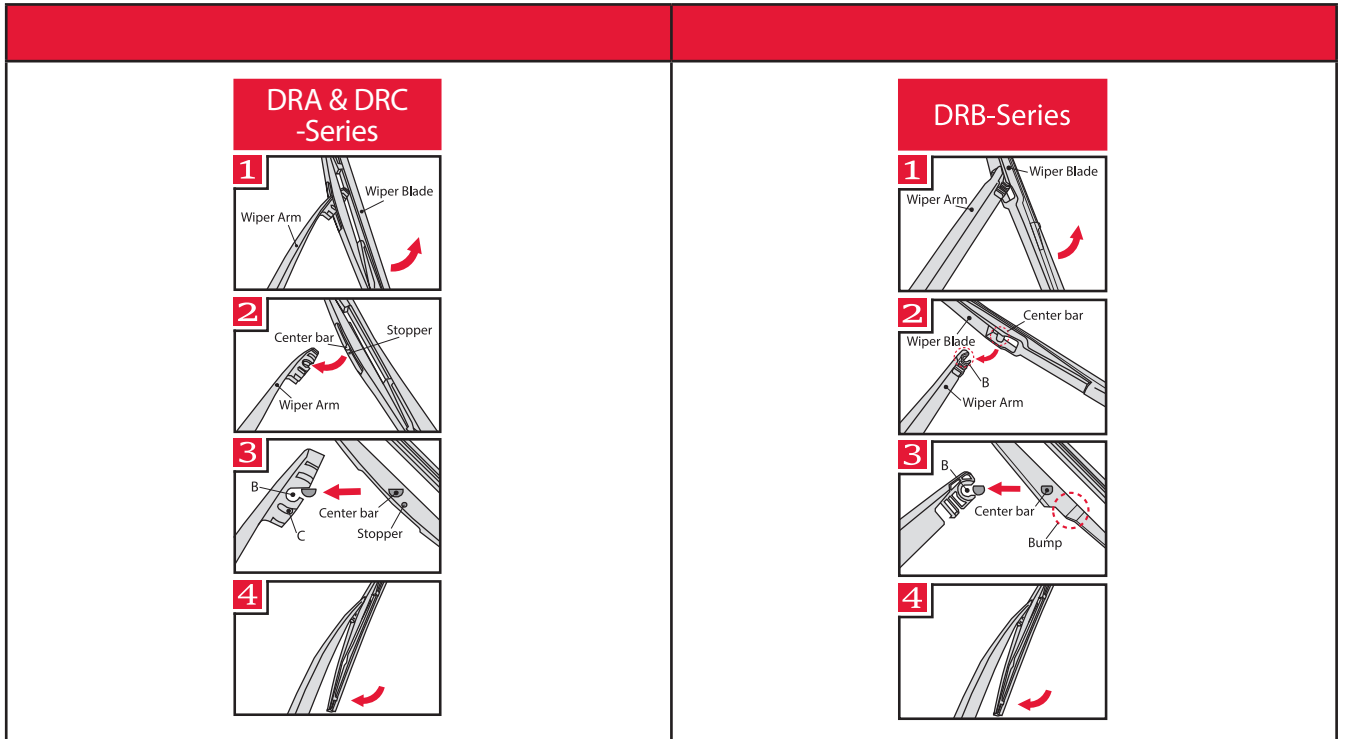

Spazzole posteriori

I

Spazzole Flat

SPAZZOLE FLAT: SOSTITUZIONE OE

SPAZZOLE FLAT: INSTALLAZIONE POSTERIORE

I

Spazzole Hybrid

<p>How to detach the old blade</p>  <p>1 Pull up</p>  <p>2</p> <p>How to attach the new blade</p>  <p>1 Pull up</p>  <p>2</p>  <p>3 CLICK! Push down</p>	<p>Place the wiper arm over the picture to determine the size</p>  <p>7 mm</p> <p>9x3=>No need to change clip (Go to "How to install blade")</p>  <p>11 mm</p> <p>9x4=>Change to attached adaptor (Go to "How to change clip")</p>	<p>How to change the clip</p>  <p>1 9x4 Clip First check if the clip is inside the package.</p>  <p>2 Holder Clip Push here (both sides).</p>  <p>3 Pull the holder upward and pinch the clip tip with your thumb and forefinger.</p>  <p>4 Lift up the holder while pushing the tip from both sides to avoid the holder releasing from the clip. Next, pull up the holder.</p>  <p>5 Blade without clip.</p>  <p>6 Gutter Opening for rivet Guide pin Insert the guide pins inside the blade into the gutter of the clip.</p>  <p>7 Push down the clip on the rivet of the blade until you can hear a "click" sound. Please follow this instruction to avoid clip damage.</p>	<p>How to install the blade</p>  <p>1 Lift up the holder portion.</p>  <p>2 Insert the arm in the clip while pushing the wiper rubber. Then rotate the blade.</p>  <p>3 Pull up the blade to fit into the arm.</p>  <p>4 Push holder until "click" sound. Check if the blade is installed properly.</p>
--	---	---	---