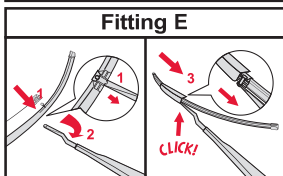

RU

Бескаркасные щетки стеклоочистителя

КОМПЛЕКТ БЕСКАРКАСНЫХ ЩЕТОК С ОРИГИНАЛЬНЫМ КРЕПЛЕНИЕМ

БЕСКАРКАСНЫЕ ЩЕТКИ С КРЕПЛЕНИЕМ ПОД КРЮК (УНИВЕРСАЛЬНЫЕ)