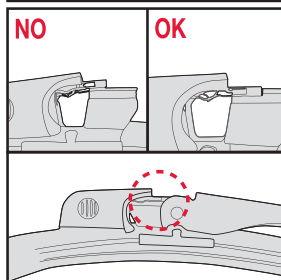

Spazzole posteriori

I

Spazzole Flat

SPAZZOLE FLAT: SOSTITUZIONE OE

SPAZZOLE FLAT: INSTALLAZIONE POSTERIORE

I

Spazzole Hybrid

<p>How to detach the old blade</p>  <p>1 Pull up</p>  <p>2</p> <p>How to attach the new blade</p>  <p>1 Pull up</p>  <p>2</p>  <p>3 CLICK! Push down</p>	<p>Place the wiper arm over the picture to determine the size</p>  <p>7 mm</p> <p>9x3=>No need to change clip (Go to "How to install blade")</p>  <p>11 mm</p> <p>9x4=>Change to attached adaptor (Go to "How to change clip")</p>	<p>How to change the clip</p>  <p>1 9x4 Clip First check if the clip is inside the package.</p>  <p>2 Holder Clip Push here (both sides).</p>  <p>3 Pull the holder upward and pinch the clip tip with your thumb and forefinger.</p>  <p>4 Lift up the holder while pushing the tip from both sides to avoid the holder releasing from the clip. Next, pull up the holder.</p>  <p>5 Blade without clip.</p>  <p>6 Gutter Opening for rivet Guide pin Insert the guide pins inside the blade into the gutter of the clip.</p>  <p>7 Push down the clip on the rivet of the blade until you can hear a "click" sound. Please follow this instruction to avoid clip damage.</p>	<p>How to install the blade</p>  <p>1 Lift up the holder portion.</p>  <p>2 Insert the arm in the clip while pushing the wiper rubber. Then rotate the blade.</p>  <p>3 Pull up the blade to fit into the arm.</p>  <p>4 Push holder until "click" sound. Check if the blade is installed properly.</p>
--	---	---	---