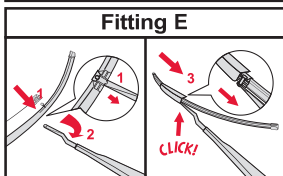

PL

Wycieraczki tylne

Wycieraczki płaskie

WYCIERACZKI PŁASKIE PAKOWANE W KOMPLETY

WYCIERACZKI PŁASKIE PAKOWANE POJEDYNCZO

PL

Wycieraczki hybrydowe

<p>How to detach the old blade</p>  <p>1 Pull up</p>  <p>2</p> <p>How to attach the new blade</p>  <p>1 Pull up</p>  <p>2</p>  <p>3 CLICK! Push down</p>	<p>Place the wiper arm over the picture to determine the size</p>  <p>7 mm</p> <p>9x3=>No need to change clip (Go to "How to install blade")</p>  <p>11 mm</p> <p>9x4=>Change to attached adaptor (Go to "How to change clip")</p>	<p>How to change the clip</p>  <p>1 9x4 Clip First check if the clip is inside the package.</p>  <p>2 Holder Clip Push here (both sides).</p>  <p>3 Pull the holder upward and pinch the clip tip with your thumb and forefinger.</p>  <p>4 Lift up the holder while pushing the tip from both sides to avoid the holder releasing from the clip. Next, pull up the holder.</p>  <p>5 Blade without clip.</p>  <p>6 Gutter Opening for rivet Guide pin Insert the guide pins inside the blade into the gutter of the clip.</p>  <p>7 Push down the clip on the rivet of the blade until you can hear a "click" sound. Please follow this instruction to avoid clip damage.</p>	<p>How to install the blade</p>  <p>1 Lift up the holder portion.</p>  <p>2 Insert the arm in the clip while pushing the wiper rubber. Then rotate the blade.</p>  <p>3 Pull up the blade to fit into the arm.</p>  <p>4 Push holder until "click" sound. Check if the blade is installed properly.</p>
--	---	---	---