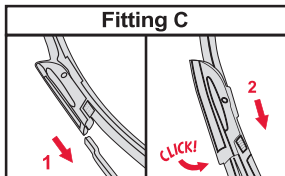

Standard Blades

STANDARD BLADE WITH MULTICLIP	STANDARD BLADE BAYONET AND HOOK CONNECTOR	STANDARD BLADE WITH TWIN-SCREW CONNECTOR	
<p data-bbox="148 459 346 526">How to replace the blade</p> <p data-bbox="148 537 231 571">Hook</p>  <p data-bbox="148 1097 280 1153">Multi Clip 9x3 mm 9x4 mm</p>	<p data-bbox="479 459 677 526">How to replace the blade</p> <p data-bbox="479 537 627 571">Bayonet</p>  <p data-bbox="479 985 611 1030">A Hook</p>  <p data-bbox="479 1456 611 1500">B Hook</p> 	<p data-bbox="809 459 1007 526">How to replace the blade</p> <p data-bbox="809 537 958 571">Twin-screw</p> 	<p data-bbox="1139 459 1338 526">How to replace the blade</p> <p data-bbox="1139 537 1288 571">Twin-screw</p> 

FLAT BLADES: OE REPLACEMENT

FLAT BLADES: RETROFIT

Wiper Blades | Fitting instructions

GB

Hybrid Blades

<p>How to detach the old blade</p> <ol style="list-style-type: none">   <p>How to attach the new blade</p> <ol style="list-style-type: none">    	<p>Place the wiper arm over the picture to determine the size</p>  <p>7 mm 9x3=>No need to change clip (Go to "How to install blade")</p> <p>11 mm 9x4=>Change to attached adaptor (Go to "How to change clip")</p>	<p>How to change the clip</p> <ol style="list-style-type: none">        	<p>How to install the blade</p> <ol style="list-style-type: none">    
---	---	--	--