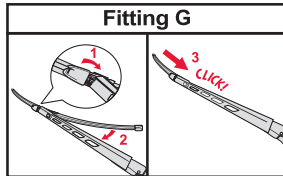

FLATBLADES: OE-ERSATZ

RETROFIT-FLATBLADES