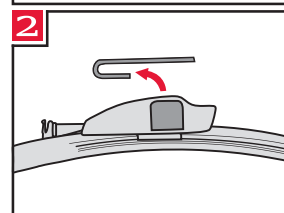

Standard Blades

STANDARD BLADE WITH MULTICLIP	STANDARD BLADE BAYONET AND HOOK CONNECTOR	STANDARD BLADE WITH TWIN-SCREW CONNECTOR	
<p data-bbox="148 459 346 526">How to replace the blade</p> <p data-bbox="148 537 231 571">Hook</p>  <p data-bbox="148 1097 280 1153">Multi Clip 9x3 mm 9x4 mm</p>	<p data-bbox="479 459 677 526">How to replace the blade</p> <p data-bbox="479 537 627 571">Bayonet</p>  <p data-bbox="479 985 611 1030">A Hook</p>  <p data-bbox="479 1456 611 1500">B Hook</p> 	<p data-bbox="809 459 1007 526">How to replace the blade</p> <p data-bbox="809 537 958 571">Twin-screw</p> 	<p data-bbox="1139 459 1338 526">How to replace the blade</p> <p data-bbox="1139 537 1288 571">Twin-screw</p> 

FLAT BLADES: OE REPLACEMENT

FLAT BLADES: RETROFIT

Wiper Blades | Fitting instructions

GB

Hybrid Blades

<p>How to detach the old blade</p> <ol style="list-style-type: none">   <p>How to attach the new blade</p> <ol style="list-style-type: none">    	<p>Place the wiper arm over the picture to determine the size</p>  <p>7 mm 9x3=>No need to change clip (Go to "How to install blade")</p> <p>11 mm 9x4=>Change to attached adaptor (Go to "How to change clip")</p>	<p>How to change the clip</p> <ol style="list-style-type: none">        	<p>How to install the blade</p> <ol style="list-style-type: none">    
---	---	--	--