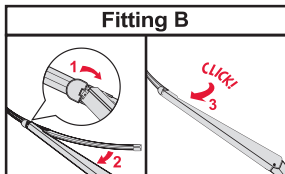

Standard Blades

STANDARD BLADE WITH MULTICLIP	STANDARD BLADE BAYONET AND HOOK CONNECTOR	STANDARD BLADE WITH TWIN-SCREW CONNECTOR	
<p data-bbox="148 459 346 526">How to replace the blade</p> <p data-bbox="148 537 231 571">Hook</p>  <p data-bbox="148 1097 280 1153">Multi Clip 9x3 mm 9x4 mm</p>	<p data-bbox="479 459 677 526">How to replace the blade</p> <p data-bbox="479 537 627 571">Bayonet</p>  <p data-bbox="479 985 611 1030">A Hook</p>  <p data-bbox="479 1456 611 1500">B Hook</p> 	<p data-bbox="809 459 1007 526">How to replace the blade</p> <p data-bbox="809 537 958 571">Twin-screw</p> 	<p data-bbox="1139 459 1338 526">How to replace the blade</p> <p data-bbox="1139 537 1288 571">Twin-screw</p> 

FLAT BLADES: OE REPLACEMENT

FLAT BLADES: RETROFIT

Wiper Blades | Fitting instructions

GB

Hybrid Blades

<p>How to detach the old blade</p> <ol style="list-style-type: none">   <p>How to attach the new blade</p> <ol style="list-style-type: none">    	<p>Place the wiper arm over the picture to determine the size</p>  <p>7 mm 9x3=>No need to change clip (Go to "How to install blade")</p> <p>11 mm 9x4=>Change to attached adaptor (Go to "How to change clip")</p>	<p>How to change the clip</p> <ol style="list-style-type: none">        	<p>How to install the blade</p> <ol style="list-style-type: none">    
---	---	--	--