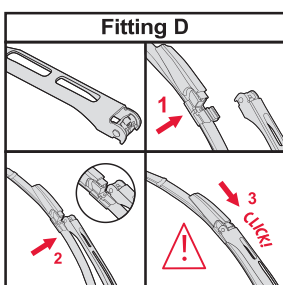

PL

Wycieraczki tylne

Wycieraczki płaskie

WYCIERACZKI PŁASKIE PAKOWANE W KOMPLETY

WYCIERACZKI PŁASKIE PAKOWANE POJEDYNCZO

PL

Wycieraczki hybrydowe

<p>How to detach the old blade</p>  <p>1 Pull up</p>  <p>2</p> <p>How to attach the new blade</p>  <p>1 Pull up</p>  <p>2</p>  <p>3 CLICK! Push down</p>	<p>Place the wiper arm over the picture to determine the size</p>  <p>7 mm</p> <p>9x3=>No need to change clip (Go to "How to install blade")</p>  <p>11 mm</p> <p>9x4=>Change to attached adaptor (Go to "How to change clip")</p>	<p>How to change the clip</p>  <p>1 9x4 Clip First check if the clip is inside the package.</p>  <p>2 Holder Clip Push here (both sides).</p>  <p>3 Pull the holder upward and pinch the clip tip with your thumb and forefinger.</p>  <p>4 Lift up the holder while pushing the tip from both sides to avoid the holder releasing from the clip. Next, pull up the holder.</p>  <p>5 Blade without clip.</p>  <p>6 Gutter Opening for rivet Guide pin Insert the guide pins inside the blade into the gutter of the clip.</p>  <p>7 Push down the clip on the rivet of the blade until you can hear a "click" sound. Please follow this instruction to avoid clip damage.</p>	<p>How to install the blade</p>  <p>1 Lift up the holder portion.</p>  <p>2 Insert the arm in the clip while pushing the wiper rubber. Then rotate the blade.</p>  <p>3 Pull up the blade to fit into the arm.</p>  <p>4 Push holder until "click" sound. Check if the blade is installed properly.</p>
--	---	---	---