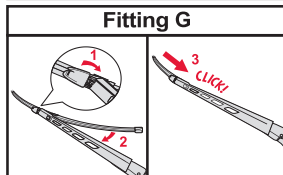

Standard Blades

STANDARD BLADE WITH MULTICLIP	STANDARD BLADE BAYONET AND HOOK CONNECTOR	STANDARD BLADE WITH TWIN-SCREW CONNECTOR	
<p data-bbox="148 459 346 526">How to replace the blade</p> <p data-bbox="148 537 231 571">Hook</p>  <p data-bbox="148 1097 280 1153">Multi Clip 9x3 mm 9x4 mm</p>	<p data-bbox="479 459 677 526">How to replace the blade</p> <p data-bbox="479 537 627 571">Bayonet</p>  <p data-bbox="479 985 611 1030">A Hook</p>  <p data-bbox="479 1456 611 1500">B Hook</p> 	<p data-bbox="809 459 1007 526">How to replace the blade</p> <p data-bbox="809 537 958 571">Twin-screw</p> 	<p data-bbox="1139 459 1338 526">How to replace the blade</p> <p data-bbox="1139 537 1288 571">Twin-screw</p> 

FLAT BLADES: OE REPLACEMENT

FLAT BLADES: RETROFIT

Wiper Blades | Fitting instructions

GB

Hybrid Blades

<p>How to detach the old blade</p> <ol style="list-style-type: none">   <p>How to attach the new blade</p> <ol style="list-style-type: none">    	<p>Place the wiper arm over the picture to determine the size</p>  <p>7 mm 9x3=>No need to change clip (Go to "How to install blade")</p> <p>11 mm 9x4=>Change to attached adaptor (Go to "How to change clip")</p>	<p>How to change the clip</p> <ol style="list-style-type: none">        	<p>How to install the blade</p> <ol style="list-style-type: none">    
---	---	--	--