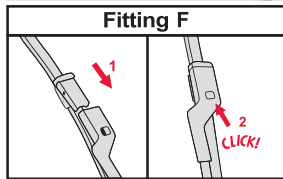

FLATBLADES: OE-ERSATZ

RETROFIT-FLATBLADES