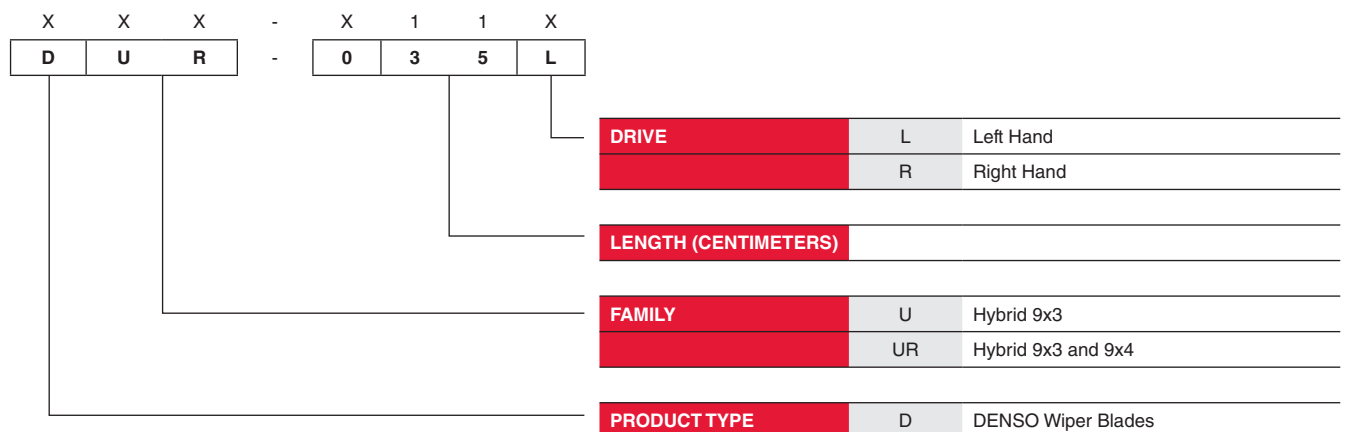

Wiper Blades | Identification Table

GB

Wiper Blade Part Number Key

Flat Blades

Hybrid Blades

Wiper Blades

Fitting instructions

GB