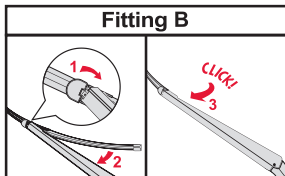

FLATBLADES: OE-ERSATZ

RETROFIT-FLATBLADES