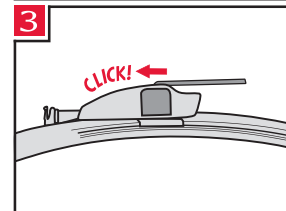

Spazzole posteriori

I

Spazzole Flat

SPAZZOLE FLAT: SOSTITUZIONE OE

SPAZZOLE FLAT: INSTALLAZIONE POSTERIORE

I

Spazzole Hybrid

<p>How to detach the old blade</p>  <p>1 Pull up</p>  <p>2</p> <p>How to attach the new blade</p>  <p>1 Pull up</p>  <p>2</p>  <p>3 CLICK! Push down</p>	<p>Place the wiper arm over the picture to determine the size</p>  <p>7 mm</p> <p>9x3=>No need to change clip (Go to "How to install blade")</p>  <p>11 mm</p> <p>9x4=>Change to attached adaptor (Go to "How to change clip")</p>	<p>How to change the clip</p>  <p>1 9x4 Clip First check if the clip is inside the package.</p>  <p>2 Holder Clip Push here (both sides).</p>  <p>3 Pull the holder upward and pinch the clip tip with your thumb and forefinger.</p>  <p>4 Lift up the holder while pushing the tip from both sides to avoid the holder releasing from the clip. Next, pull up the holder.</p>  <p>5 Blade without clip.</p>  <p>6 Gutter Opening for rivet Guide pin Insert the guide pins inside the blade into the gutter of the clip.</p>  <p>7 Push down the clip on the rivet of the blade until you can hear a "click" sound. Please follow this instruction to avoid clip damage.</p>	<p>How to install the blade</p>  <p>1 Lift up the holder portion.</p>  <p>2 Insert the arm in the clip while pushing the wiper rubber. Then rotate the blade.</p>  <p>3 Pull up the blade to fit into the arm.</p>  <p>4 Push holder until "click" sound. Check if the blade is installed properly.</p>
--	---	---	---