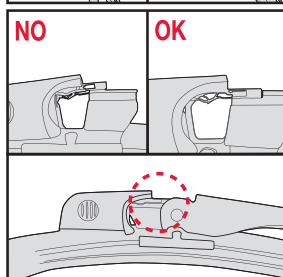

PLATT TORKARBLAD: OE EFTERMONTERING

PLATT TORKARBLAD: RETROPASSNING