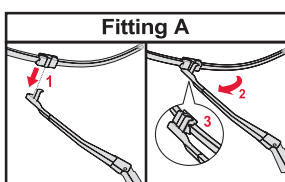

Standard Blades

STANDARD BLADE WITH MULTICLIP	STANDARD BLADE BAYONET AND HOOK CONNECTOR	STANDARD BLADE WITH TWIN-SCREW CONNECTOR	
<p data-bbox="148 459 346 526">How to replace the blade</p> <p data-bbox="148 537 231 571">Hook</p>  <p data-bbox="148 1097 280 1153">Multi Clip 9x3 mm 9x4 mm</p>	<p data-bbox="479 459 677 526">How to replace the blade</p> <p data-bbox="479 537 627 571">Bayonet</p>  <p data-bbox="479 985 611 1030">A Hook</p>  <p data-bbox="479 1456 611 1500">B Hook</p> 	<p data-bbox="809 459 1007 526">How to replace the blade</p> <p data-bbox="809 537 958 571">Twin-screw</p> 	<p data-bbox="1139 459 1338 526">How to replace the blade</p> <p data-bbox="1139 537 1288 571">Twin-screw</p> 

FLAT BLADES: OE REPLACEMENT

FLAT BLADES: RETROFIT

Wiper Blades | Fitting instructions

GB

Hybrid Blades

<p>How to detach the old blade</p> <ol style="list-style-type: none">   <p>How to attach the new blade</p> <ol style="list-style-type: none">    	<p>Place the wiper arm over the picture to determine the size</p>  <p>7 mm 9x3=>No need to change clip (Go to "How to install blade")</p> <p>11 mm 9x4=>Change to attached adaptor (Go to "How to change clip")</p>	<p>How to change the clip</p> <ol style="list-style-type: none">        	<p>How to install the blade</p> <ol style="list-style-type: none">    
---	---	--	--