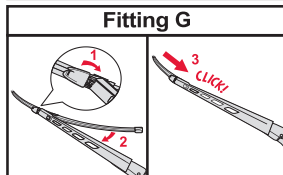

PLATT TORKARBLAD: OE EFTERMONTERING

PLATT TORKARBLAD: RETROPASSNING