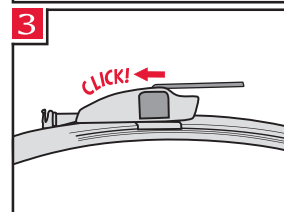

FLAT BLADES: OE REPLACEMENT

FLAT BLADES: RETROFIT

Wiper Blades | Fitting instructions

GB

Hybrid Blades

<p>How to detach the old blade</p> <ol style="list-style-type: none">   <p>How to attach the new blade</p> <ol style="list-style-type: none">    	<p>Place the wiper arm over the picture to determine the size</p>  <p>7 mm 9x3=>No need to change clip (Go to "How to install blade")</p> <p>11 mm 9x4=>Change to attached adaptor (Go to "How to change clip")</p>	<p>How to change the clip</p> <ol style="list-style-type: none">        	<p>How to install the blade</p> <ol style="list-style-type: none">    
---	---	--	--