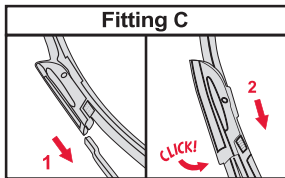

Spazzole posteriori

I

Spazzole Flat

SPAZZOLE FLAT: SOSTITUZIONE OE

SPAZZOLE FLAT: INSTALLAZIONE POSTERIORE

I

Spazzole Hybrid

<p>How to detach the old blade</p>  <p>1 Pull up</p>  <p>2</p> <p>How to attach the new blade</p>  <p>1 Pull up</p>  <p>2</p>  <p>3 CLICK! Push down</p>	<p>Place the wiper arm over the picture to determine the size</p>  <p>7 mm</p> <p>9x3=>No need to change clip (Go to "How to install blade")</p>  <p>11 mm</p> <p>9x4=>Change to attached adaptor (Go to "How to change clip")</p>	<p>How to change the clip</p>  <p>1 9x4 Clip First check if the clip is inside the package.</p>  <p>2 Holder Clip Push here (both sides).</p>  <p>3 Pull the holder upward and pinch the clip tip with your thumb and forefinger.</p>  <p>4 Lift up the holder while pushing the tip from both sides to avoid the holder releasing from the clip. Next, pull up the holder.</p>  <p>5 Blade without clip.</p>  <p>6 Gutter Opening for rivet Guide pin Insert the guide pins inside the blade into the gutter of the clip.</p>  <p>7 Push down the clip on the rivet of the blade until you can hear a "click" sound. Please follow this instruction to avoid clip damage.</p>	<p>How to install the blade</p>  <p>1 Lift up the holder portion.</p>  <p>2 Insert the arm in the clip while pushing the wiper rubber. Then rotate the blade.</p>  <p>3 Pull up the blade to fit into the arm.</p>  <p>4 Push holder until "click" sound. Check if the blade is installed properly.</p>
--	---	---	---