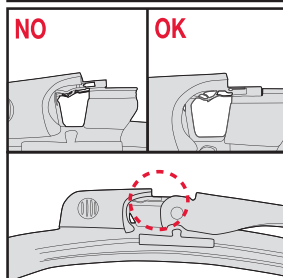

FLATBLADES: OE-ERSATZ

RETROFIT-FLATBLADES