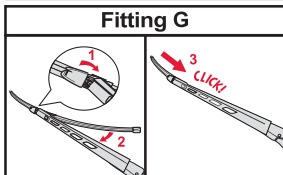

PL

Wycieraczki tylne

Wycieraczki płaskie

WYCIERACZKI PŁASKIE PAKOWANE W KOMPLETY

WYCIERACZKI PŁASKIE PAKOWANE POJEDYNCZO

PL

Wycieraczki hybrydowe

<p>How to detach the old blade</p>  <p>1 Pull up</p>  <p>2</p> <p>How to attach the new blade</p>  <p>1 Pull up</p>  <p>2</p>  <p>3 CLICK! Push down</p>	<p>Place the wiper arm over the picture to determine the size</p>  <p>7 mm</p> <p>9x3=>No need to change clip (Go to "How to install blade")</p>  <p>11 mm</p> <p>9x4=>Change to attached adaptor (Go to "How to change clip")</p>	<p>How to change the clip</p>  <p>1 9x4 Clip First check if the clip is inside the package.</p>  <p>2 Holder Clip Push here (both sides).</p>  <p>3 Pull the holder upward and pinch the clip tip with your thumb and forefinger.</p>  <p>4 Lift up the holder while pushing the tip from both sides to avoid the holder releasing from the clip. Next, pull up the holder.</p>  <p>5 Blade without clip.</p>  <p>6 Gutter Opening for rivet Guide pin Insert the guide pins inside the blade into the gutter of the clip.</p>  <p>7 Push down the clip on the rivet of the blade until you can hear a "click" sound. Please follow this instruction to avoid clip damage.</p>	<p>How to install the blade</p>  <p>1 Lift up the holder portion.</p>  <p>2 Insert the arm in the clip while pushing the wiper rubber. Then rotate the blade.</p>  <p>3 Pull up the blade to fit into the arm.</p>  <p>4 Push holder until "click" sound. Check if the blade is installed properly.</p>
--	---	---	---