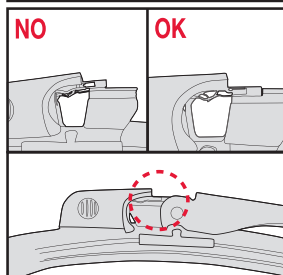

Standard Blades

STANDARD BLADE WITH MULTICLIP	STANDARD BLADE BAYONET AND HOOK CONNECTOR	STANDARD BLADE WITH TWIN-SCREW CONNECTOR	
<p data-bbox="148 459 346 526">How to replace the blade</p> <p data-bbox="148 537 231 571">Hook</p>  <p data-bbox="148 1097 280 1153">Multi Clip 9x3 mm 9x4 mm</p>	<p data-bbox="479 459 677 526">How to replace the blade</p> <p data-bbox="479 537 627 571">Bayonet</p>  <p data-bbox="479 985 611 1030">A Hook</p>  <p data-bbox="479 1456 611 1500">B Hook</p> 	<p data-bbox="809 459 1007 526">How to replace the blade</p> <p data-bbox="809 537 958 571">Twin-screw</p> 	<p data-bbox="1139 459 1338 526">How to replace the blade</p> <p data-bbox="1139 537 1288 571">Twin-screw</p> 

FLAT BLADES: OE REPLACEMENT

FLAT BLADES: RETROFIT

Wiper Blades | Fitting instructions

GB

Hybrid Blades

<p>How to detach the old blade</p> <ol style="list-style-type: none">   <p>How to attach the new blade</p> <ol style="list-style-type: none">    	<p>Place the wiper arm over the picture to determine the size</p>  <p>7 mm 9x3=>No need to change clip (Go to "How to install blade")</p> <p>11 mm 9x4=>Change to attached adaptor (Go to "How to change clip")</p>	<p>How to change the clip</p> <ol style="list-style-type: none">        	<p>How to install the blade</p> <ol style="list-style-type: none">    
---	---	--	--