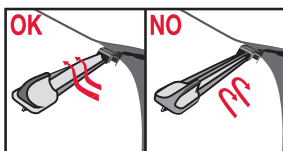

PL

Wycieraczki tylne

Wycieraczki płaskie

WYCIERACZKI PŁASKIE PAKOWANE W KOMPLETY

WYCIERACZKI PŁASKIE PAKOWANE POJEDYNCZO

PL

Wycieraczki hybrydowe

<p>How to detach the old blade</p>  <p>1 Pull up</p>  <p>2</p> <p>How to attach the new blade</p>  <p>1 Pull up</p>  <p>2</p>  <p>3 CLICK! Push down</p>	<p>Place the wiper arm over the picture to determine the size</p>  <p>7 mm</p> <p>9x3=>No need to change clip (Go to "How to install blade")</p>  <p>11 mm</p> <p>9x4=>Change to attached adaptor (Go to "How to change clip")</p>	<p>How to change the clip</p>  <p>1 9x4 Clip First check if the clip is inside the package.</p>  <p>2 Holder Clip Push here (both sides).</p>  <p>3 Pull the holder upward and pinch the clip tip with your thumb and forefinger.</p>  <p>4 Lift up the holder while pushing the tip from both sides to avoid the holder releasing from the clip. Next, pull up the holder.</p>  <p>5 Blade without clip.</p>  <p>6 Gutter Opening for rivet Guide pin Insert the guide pins inside the blade into the gutter of the clip.</p>  <p>7 Push down the clip on the rivet of the blade until you can hear a "click" sound. Please follow this instruction to avoid clip damage.</p>	<p>How to install the blade</p>  <p>1 Lift up the holder portion.</p>  <p>2 Insert the arm in the clip while pushing the wiper rubber. Then rotate the blade.</p>  <p>3 Pull up the blade to fit into the arm.</p>  <p>4 Push holder until "click" sound. Check if the blade is installed properly.</p>
--	---	---	---