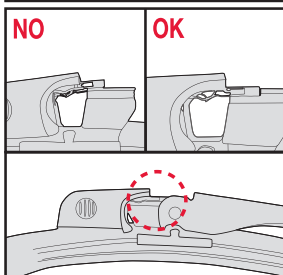

PL

Wycieraczki tylne

Wycieraczki płaskie

WYCIERACZKI PŁASKIE PAKOWANE W KOMPLETY

WYCIERACZKI PŁASKIE PAKOWANE POJEDYNCZO

PL

Wycieraczki hybrydowe

<p>How to detach the old blade</p>  <p>1 Pull up</p>  <p>2</p> <p>How to attach the new blade</p>  <p>1 Pull up</p>  <p>2</p>  <p>3 CLICK! Push down</p>	<p>Place the wiper arm over the picture to determine the size</p>  <p>7 mm</p> <p>9x3=>No need to change clip (Go to "How to install blade")</p>  <p>11 mm</p> <p>9x4=>Change to attached adaptor (Go to "How to change clip")</p>	<p>How to change the clip</p>  <p>1 9x4 Clip First check if the clip is inside the package.</p>  <p>2 Holder Clip Push here (both sides).</p>  <p>3 Pull the holder upward and pinch the clip tip with your thumb and forefinger.</p>  <p>4 Lift up the holder while pushing the tip from both sides to avoid the holder releasing from the clip. Next, pull up the holder.</p>  <p>5 Blade without clip.</p>  <p>6 Gutter Opening for rivet Guide pin Insert the guide pins inside the blade into the gutter of the clip.</p>  <p>7 Push down the clip on the rivet of the blade until you can hear a "click" sound. Please follow this instruction to avoid clip damage.</p>	<p>How to install the blade</p>  <p>1 Lift up the holder portion.</p>  <p>2 Insert the arm in the clip while pushing the wiper rubber. Then rotate the blade.</p>  <p>3 Pull up the blade to fit into the arm.</p>  <p>4 Push holder until "click" sound. Check if the blade is installed properly.</p>
--	---	---	---