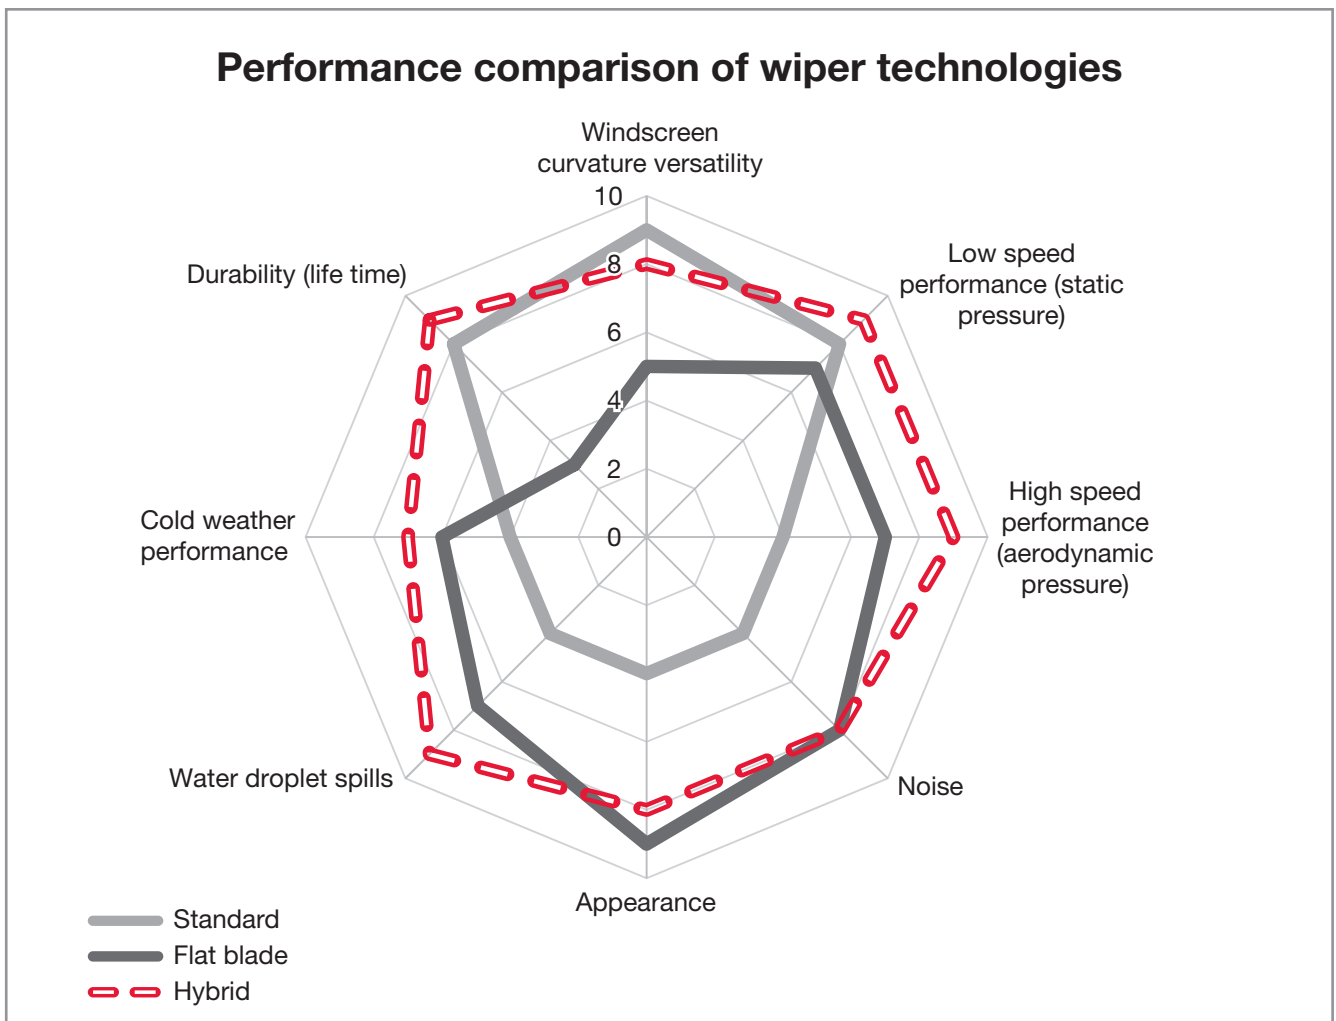

Each of the three Wiper Blade technologies in DENSO's range offers specific benefits. There are a number of industry-wide, core performance measures that differentiate each type; helping you choose the best blades for your needs:

- > **Windscreen curvature versatility:** Will the blade match both very flat windscreens and extremely curved ones? This is key for aftermarket businesses and ensuring a consolidated range
- > **Low speed performance (static pressure):** This provides the initial performance parameter
- > **High speed performance (aerodynamic pressure):** Essential for premium sector cars, and vehicles that are often driven on motorways
- > **Noise:** Are the blades noisy during use?
- > **Water droplet spills:** Do many water droplets fall off the blade and onto the windscreen after wiping?

- > **Cold weather performance:** Of particular importance in colder regions
- > **Dust resistance and durability (life time):** Dry wiping, sandy particles and UV radiation are the most common causes of premature wear – but rubber composition and blade construction can be optimised to improve these characteristics
- > **Appearance:** Modern, sleek designs upgrade the appearance of the car

The chart below compares the performance of each DENSO wiper technology, based on these performance parameters. In general, Hybrid Blades combine the best characteristics of both Standard and Flat Blade designs.