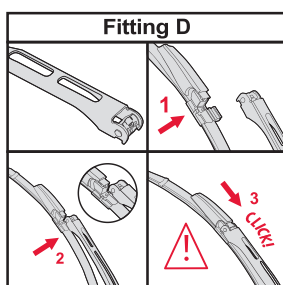

PLATT TORKARBLAD: OE EFTERMONTERING

PLATT TORKARBLAD: RETROPASSNING