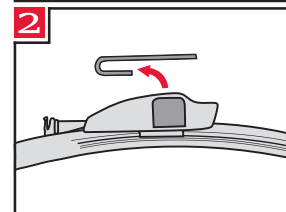

Spazzole posteriori

I

Spazzole Flat

SPAZZOLE FLAT: SOSTITUZIONE OE

SPAZZOLE FLAT: INSTALLAZIONE POSTERIORE

I

Spazzole Hybrid

<p>How to detach the old blade</p>  <p>1 Pull up</p>  <p>2</p> <p>How to attach the new blade</p>  <p>1 Pull up</p>  <p>2</p>  <p>3 CLICK! Push down</p>	<p>Place the wiper arm over the picture to determine the size</p>  <p>7 mm</p> <p>9x3=>No need to change clip (Go to "How to install blade")</p>  <p>11 mm</p> <p>9x4=>Change to attached adaptor (Go to "How to change clip")</p>	<p>How to change the clip</p>  <p>1 9x4 Clip First check if the clip is inside the package.</p>  <p>2 Holder Clip Push here (both sides).</p>  <p>3 Pull the holder upward and pinch the clip tip with your thumb and forefinger.</p>  <p>4 Lift up the holder while pushing the tip from both sides to avoid the holder releasing from the clip. Next, pull up the holder.</p>  <p>5 Blade without clip.</p>  <p>6 Gutter Opening for rivet Guide pin Insert the guide pins inside the blade into the gutter of the clip.</p>  <p>7 Push down the clip on the rivet of the blade until you can hear a "click" sound. Please follow this instruction to avoid clip damage.</p>	<p>How to install the blade</p>  <p>1 Lift up the holder portion.</p>  <p>2 Insert the arm in the clip while pushing the wiper rubber. Then rotate the blade.</p>  <p>3 Pull up the blade to fit into the arm.</p>  <p>4 Push holder until "click" sound. Check if the blade is installed properly.</p>
--	---	---	---