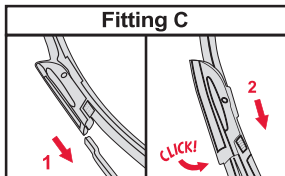

PL

Wycieraczki tylne

Wycieraczki płaskie

WYCIERACZKI PŁASKIE PAKOWANE W KOMPLETY

WYCIERACZKI PŁASKIE PAKOWANE POJEDYNCZO

PL

Wycieraczki hybrydowe

<p>How to detach the old blade</p>  <p>1 Pull up</p>  <p>2</p> <p>How to attach the new blade</p>  <p>1 Pull up</p>  <p>2</p>  <p>3 CLICK! Push down</p>	<p>Place the wiper arm over the picture to determine the size</p>  <p>7 mm</p> <p>9x3=>No need to change clip (Go to "How to install blade")</p>  <p>11 mm</p> <p>9x4=>Change to attached adaptor (Go to "How to change clip")</p>	<p>How to change the clip</p>  <p>1 9x4 Clip First check if the clip is inside the package.</p>  <p>2 Holder Clip Push here (both sides).</p>  <p>3 Pull the holder upward and pinch the clip tip with your thumb and forefinger.</p>  <p>4 Lift up the holder while pushing the tip from both sides to avoid the holder releasing from the clip. Next, pull up the holder.</p>  <p>5 Blade without clip.</p>  <p>6 Gutter Opening for rivet Guide pin Insert the guide pins inside the blade into the gutter of the clip.</p>  <p>7 Push down the clip on the rivet of the blade until you can hear a "click" sound. Please follow this instruction to avoid clip damage.</p>	<p>How to install the blade</p>  <p>1 Lift up the holder portion.</p>  <p>2 Insert the arm in the clip while pushing the wiper rubber. Then rotate the blade.</p>  <p>3 Pull up the blade to fit into the arm.</p>  <p>4 Push holder until "click" sound. Check if the blade is installed properly.</p>
--	---	---	---