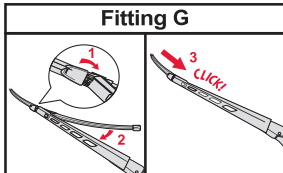

RU

Бескаркасные щетки стеклоочистителя

КОМПЛЕКТ БЕСКАРКАСНЫХ ЩЕТОК С ОРИГИНАЛЬНЫМ КРЕПЛЕНИЕМ

БЕСКАРКАСНЫЕ ЩЕТКИ С КРЕПЛЕНИЕМ ПОД КРЮК (УНИВЕРСАЛЬНЫЕ)