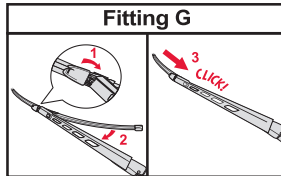

Spazzole posteriori

I

Spazzole Flat

SPAZZOLE FLAT: SOSTITUZIONE OE

SPAZZOLE FLAT: INSTALLAZIONE POSTERIORE

I

Spazzole Hybrid

<p>How to detach the old blade</p>  <p>1 Pull up</p>  <p>2</p> <p>How to attach the new blade</p>  <p>1 Pull up</p>  <p>2</p>  <p>3 CLICK! Push down</p>	<p>Place the wiper arm over the picture to determine the size</p>  <p>7 mm</p> <p>9x3=>No need to change clip (Go to "How to install blade")</p>  <p>11 mm</p> <p>9x4=>Change to attached adaptor (Go to "How to change clip")</p>	<p>How to change the clip</p>  <p>1 9x4 Clip First check if the clip is inside the package.</p>  <p>2 Holder Clip Push here (both sides).</p>  <p>3 Pull the holder upward and pinch the clip tip with your thumb and forefinger.</p>  <p>4 Lift up the holder while pushing the tip from both sides to avoid the holder releasing from the clip. Next, pull up the holder.</p>  <p>5 Blade without clip.</p>  <p>6 Gutter Opening for rivet Guide pin Insert the guide pins inside the blade into the gutter of the clip.</p>  <p>7 Push down the clip on the rivet of the blade until you can hear a "click" sound. Please follow this instruction to avoid clip damage.</p>	<p>How to install the blade</p>  <p>1 Lift up the holder portion.</p>  <p>2 Insert the arm in the clip while pushing the wiper rubber. Then rotate the blade.</p>  <p>3 Pull up the blade to fit into the arm.</p>  <p>4 Push holder until "click" sound. Check if the blade is installed properly.</p>
--	---	---	---