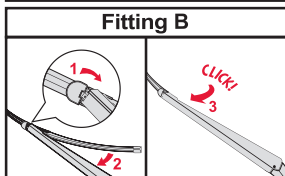

PLATT TORKARBLAD: OE EFTERMONTERING

PLATT TORKARBLAD: RETROPASSNING