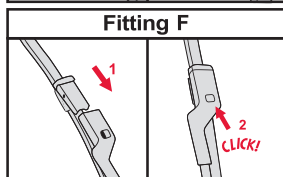

Standard Blades

STANDARD BLADE WITH MULTICLIP	STANDARD BLADE BAYONET AND HOOK CONNECTOR	STANDARD BLADE WITH TWIN-SCREW CONNECTOR	
<p data-bbox="148 459 346 526">How to replace the blade</p> <p data-bbox="148 537 231 571">Hook</p>  <p data-bbox="148 1097 280 1153">Multi Clip 9x3 mm 9x4 mm</p>	<p data-bbox="479 459 677 526">How to replace the blade</p> <p data-bbox="479 537 627 571">Bayonet</p>  <p data-bbox="479 985 611 1030">A Hook</p>  <p data-bbox="479 1456 611 1500">B Hook</p> 	<p data-bbox="809 459 1007 526">How to replace the blade</p> <p data-bbox="809 537 958 571">Twin-screw</p> 	<p data-bbox="1139 459 1338 526">How to replace the blade</p> <p data-bbox="1139 537 1288 571">Twin-screw</p> 

FLAT BLADES: OE REPLACEMENT

FLAT BLADES: RETROFIT

Wiper Blades | Fitting instructions

GB

Hybrid Blades

<p>How to detach the old blade</p> <ol style="list-style-type: none">   <p>How to attach the new blade</p> <ol style="list-style-type: none">    	<p>Place the wiper arm over the picture to determine the size</p>  <p>7 mm 9x3=>No need to change clip (Go to "How to install blade")</p> <p>11 mm 9x4=>Change to attached adaptor (Go to "How to change clip")</p>	<p>How to change the clip</p> <ol style="list-style-type: none">        	<p>How to install the blade</p> <ol style="list-style-type: none">    
---	---	--	--