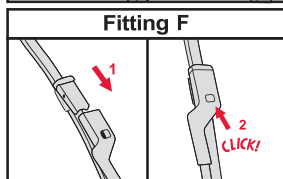

PLATT TORKARBLAD: OE EFTERMONTERING

PLATT TORKARBLAD: RETROPASSNING