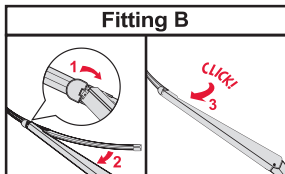

PL

Wycieraczki tylne

Wycieraczki płaskie

WYCIERACZKI PŁASKIE PAKOWANE W KOMPLETY

WYCIERACZKI PŁASKIE PAKOWANE POJEDYNCZO

PL

Wycieraczki hybrydowe

<p>How to detach the old blade</p>  <p>1 Pull up</p>  <p>2</p> <p>How to attach the new blade</p>  <p>1 Pull up</p>  <p>2</p>  <p>3 CLICK! Push down</p>	<p>Place the wiper arm over the picture to determine the size</p>  <p>7 mm</p> <p>9x3=>No need to change clip (Go to "How to install blade")</p>  <p>11 mm</p> <p>9x4=>Change to attached adaptor (Go to "How to change clip")</p>	<p>How to change the clip</p>  <p>1 9x4 Clip First check if the clip is inside the package.</p>  <p>2 Holder Clip Push here (both sides).</p>  <p>3 Pull the holder upward and pinch the clip tip with your thumb and forefinger.</p>  <p>4 Lift up the holder while pushing the tip from both sides to avoid the holder releasing from the clip. Next, pull up the holder.</p>  <p>5 Blade without clip.</p>  <p>6 Gutter Opening for rivet Guide pin Insert the guide pins inside the blade into the gutter of the clip.</p>  <p>7 Push down the clip on the rivet of the blade until you can hear a "click" sound. Please follow this instruction to avoid clip damage.</p>	<p>How to install the blade</p>  <p>1 Lift up the holder portion.</p>  <p>2 Insert the arm in the clip while pushing the wiper rubber. Then rotate the blade.</p>  <p>3 Pull up the blade to fit into the arm.</p>  <p>4 Push holder until "click" sound. Check if the blade is installed properly.</p>
--	---	---	---