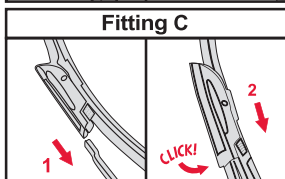

PLATT TORKARBLAD: OE EFTERMONTERING

PLATT TORKARBLAD: RETROPASSNING