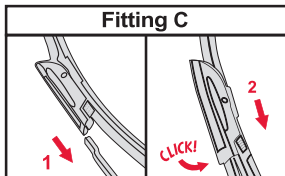

RU

Бескаркасные щетки стеклоочистителя

КОМПЛЕКТ БЕСКАРКАСНЫХ ЩЕТОК С ОРИГИНАЛЬНЫМ КРЕПЛЕНИЕМ

БЕСКАРКАСНЫЕ ЩЕТКИ С КРЕПЛЕНИЕМ ПОД КРЮК (УНИВЕРСАЛЬНЫЕ)