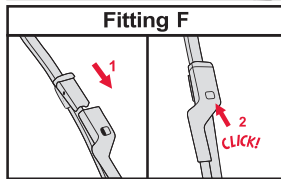

Spazzole posteriori

I

Spazzole Flat

SPAZZOLE FLAT: SOSTITUZIONE OE

SPAZZOLE FLAT: INSTALLAZIONE POSTERIORE

I

Spazzole Hybrid

<p>How to detach the old blade</p>  <p>1 Pull up</p>  <p>2</p> <p>How to attach the new blade</p>  <p>1 Pull up</p>  <p>2</p>  <p>3 CLICK! Push down</p>	<p>Place the wiper arm over the picture to determine the size</p>  <p>7 mm</p> <p>9x3=>No need to change clip (Go to "How to install blade")</p>  <p>11 mm</p> <p>9x4=>Change to attached adaptor (Go to "How to change clip")</p>	<p>How to change the clip</p>  <p>1 9x4 Clip First check if the clip is inside the package.</p>  <p>2 Holder Clip Push here (both sides).</p>  <p>3 Pull the holder upward and pinch the clip tip with your thumb and forefinger.</p>  <p>4 Lift up the holder while pushing the tip from both sides to avoid the holder releasing from the clip. Next, pull up the holder.</p>  <p>5 Blade without clip.</p>  <p>6 Gutter Opening for rivet Guide pin Insert the guide pins inside the blade into the gutter of the clip.</p>  <p>7 Push down the clip on the rivet of the blade until you can hear a "click" sound. Please follow this instruction to avoid clip damage.</p>	<p>How to install the blade</p>  <p>1 Lift up the holder portion.</p>  <p>2 Insert the arm in the clip while pushing the wiper rubber. Then rotate the blade.</p>  <p>3 Pull up the blade to fit into the arm.</p>  <p>4 Push holder until "click" sound. Check if the blade is installed properly.</p>
--	---	---	---