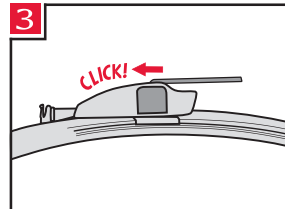

PL

Wycieraczki tylne

Wycieraczki płaskie

WYCIERACZKI PŁASKIE PAKOWANE W KOMPLETY

WYCIERACZKI PŁASKIE PAKOWANE POJEDYNCZO

PL

Wycieraczki hybrydowe

<p>How to detach the old blade</p>  <p>1 Pull up</p>  <p>2</p> <p>How to attach the new blade</p>  <p>1 Pull up</p>  <p>2</p>  <p>3 CLICK! Push down</p>	<p>Place the wiper arm over the picture to determine the size</p>  <p>7 mm</p> <p>9x3=>No need to change clip (Go to "How to install blade")</p>  <p>11 mm</p> <p>9x4=>Change to attached adaptor (Go to "How to change clip")</p>	<p>How to change the clip</p>  <p>1 9x4 Clip First check if the clip is inside the package.</p>  <p>2 Holder Clip Push here (both sides).</p>  <p>3 Pull the holder upward and pinch the clip tip with your thumb and forefinger.</p>  <p>4 Lift up the holder while pushing the tip from both sides to avoid the holder releasing from the clip. Next, pull up the holder.</p>  <p>5 Blade without clip.</p>  <p>6 Gutter Opening for rivet Guide pin Insert the guide pins inside the blade into the gutter of the clip.</p>  <p>7 Push down the clip on the rivet of the blade until you can hear a "click" sound. Please follow this instruction to avoid clip damage.</p>	<p>How to install the blade</p>  <p>1 Lift up the holder portion.</p>  <p>2 Insert the arm in the clip while pushing the wiper rubber. Then rotate the blade.</p>  <p>3 Pull up the blade to fit into the arm.</p>  <p>4 Push holder until "click" sound. Check if the blade is installed properly.</p>
--	---	---	---