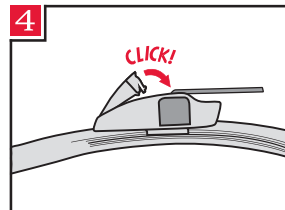

PL

Wycieraczki tylne

Wycieraczki płaskie

WYCIERACZKI PŁASKIE PAKOWANE W KOMPLETY

WYCIERACZKI PŁASKIE PAKOWANE POJEDYNCZO

PL

Wycieraczki hybrydowe

<p>How to detach the old blade</p>  <p>1 Pull up</p>  <p>2</p> <p>How to attach the new blade</p>  <p>1 Pull up</p>  <p>2</p>  <p>3 CLICK! Push down</p>	<p>Place the wiper arm over the picture to determine the size</p>  <p>7 mm</p> <p>9x3=>No need to change clip (Go to "How to install blade")</p>  <p>11 mm</p> <p>9x4=>Change to attached adaptor (Go to "How to change clip")</p>	<p>How to change the clip</p>  <p>1 9x4 Clip First check if the clip is inside the package.</p>  <p>2 Holder Clip Push here (both sides).</p>  <p>3 Pull the holder upward and pinch the clip tip with your thumb and forefinger.</p>  <p>4 Lift up the holder while pushing the tip from both sides to avoid the holder releasing from the clip. Next, pull up the holder.</p>  <p>5 Blade without clip.</p>  <p>6 Gutter Opening for rivet Guide pin Insert the guide pins inside the blade into the gutter of the clip.</p>  <p>7 Push down the clip on the rivet of the blade until you can hear a "click" sound. Please follow this instruction to avoid clip damage.</p>	<p>How to install the blade</p>  <p>1 Lift up the holder portion.</p>  <p>2 Insert the arm in the clip while pushing the wiper rubber. Then rotate the blade.</p>  <p>3 Pull up the blade to fit into the arm.</p>  <p>4 Push holder until "click" sound. Check if the blade is installed properly.</p>
--	---	---	---