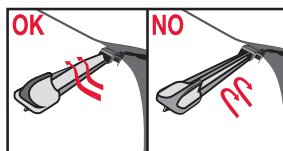

Standard Blades

STANDARD BLADE WITH MULTICLIP	STANDARD BLADE BAYONET AND HOOK CONNECTOR	STANDARD BLADE WITH TWIN-SCREW CONNECTOR	
<p data-bbox="148 459 346 526">How to replace the blade</p> <p data-bbox="148 537 231 571">Hook</p>  <p data-bbox="148 1097 280 1153">Multi Clip 9x3 mm 9x4 mm</p>	<p data-bbox="479 459 677 526">How to replace the blade</p> <p data-bbox="479 537 627 571">Bayonet</p>  <p data-bbox="479 985 611 1030">A Hook</p>  <p data-bbox="479 1456 611 1500">B Hook</p> 	<p data-bbox="809 459 1007 526">How to replace the blade</p> <p data-bbox="809 537 958 571">Twin-screw</p> 	<p data-bbox="1139 459 1338 526">How to replace the blade</p> <p data-bbox="1139 537 1288 571">Twin-screw</p> 

FLAT BLADES: OE REPLACEMENT

FLAT BLADES: RETROFIT

Wiper Blades | Fitting instructions

GB

Hybrid Blades

<p>How to detach the old blade</p> <ol style="list-style-type: none">   <p>How to attach the new blade</p> <ol style="list-style-type: none">    	<p>Place the wiper arm over the picture to determine the size</p>  <p>7 mm 9x3=>No need to change clip (Go to "How to install blade")</p> <p>11 mm 9x4=>Change to attached adaptor (Go to "How to change clip")</p>	<p>How to change the clip</p> <ol style="list-style-type: none">        	<p>How to install the blade</p> <ol style="list-style-type: none">    
---	---	--	--