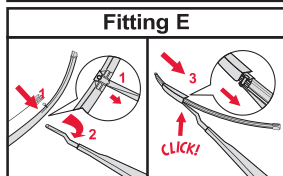

Standard Blades

STANDARD BLADE WITH MULTICLIP	STANDARD BLADE BAYONET AND HOOK CONNECTOR	STANDARD BLADE WITH TWIN-SCREW CONNECTOR	
<p data-bbox="148 459 346 526">How to replace the blade</p> <p data-bbox="148 537 231 571">Hook</p>  <p data-bbox="148 1097 280 1153">Multi Clip 9x3 mm 9x4 mm</p>	<p data-bbox="479 459 677 526">How to replace the blade</p> <p data-bbox="479 537 627 571">Bayonet</p>  <p data-bbox="479 985 611 1030">A Hook</p>  <p data-bbox="479 1456 611 1500">B Hook</p> 	<p data-bbox="809 459 1007 526">How to replace the blade</p> <p data-bbox="809 537 958 571">Twin-screw</p> 	<p data-bbox="1139 459 1338 526">How to replace the blade</p> <p data-bbox="1139 537 1288 571">Twin-screw</p> 

FLAT BLADES: OE REPLACEMENT

FLAT BLADES: RETROFIT

Wiper Blades | Fitting instructions

GB

Hybrid Blades

<p>How to detach the old blade</p> <ol style="list-style-type: none">   <p>How to attach the new blade</p> <ol style="list-style-type: none">    	<p>Place the wiper arm over the picture to determine the size</p>  <p>7 mm 9x3=>No need to change clip (Go to "How to install blade")</p> <p>11 mm 9x4=>Change to attached adaptor (Go to "How to change clip")</p>	<p>How to change the clip</p> <ol style="list-style-type: none">        	<p>How to install the blade</p> <ol style="list-style-type: none">    
---	---	--	--