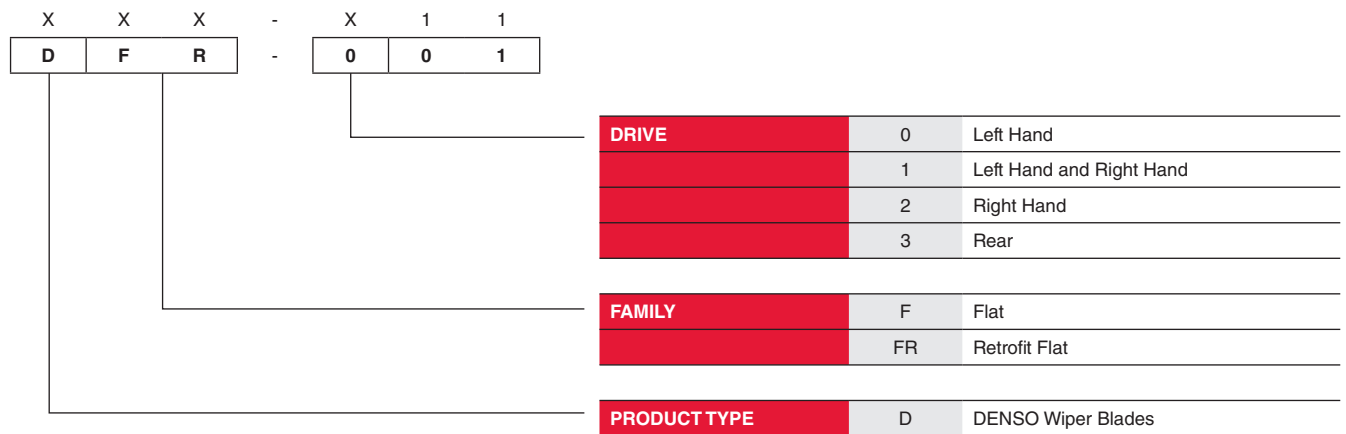

Wiper Blades | Identification Table

GB

Wiper Blade Part Number Key

Flat Blades