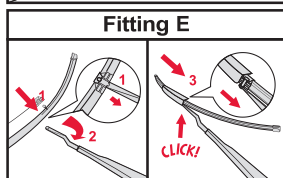

PLATT TORKARBLAD: OE EFTERMONTERING

PLATT TORKARBLAD: RETROPASSNING