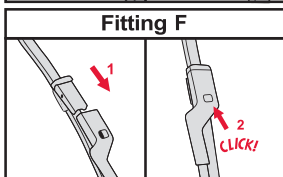

PL

Wycieraczki tylne

Wycieraczki płaskie

WYCIERACZKI PŁASKIE PAKOWANE W KOMPLETY

WYCIERACZKI PŁASKIE PAKOWANE POJEDYNCZO

PL

Wycieraczki hybrydowe

<p>How to detach the old blade</p>  <p>1 Pull up</p>  <p>2</p> <p>How to attach the new blade</p>  <p>1 Pull up</p>  <p>2</p>  <p>3 CLICK! Push down</p>	<p>Place the wiper arm over the picture to determine the size</p>  <p>7 mm</p> <p>9x3=>No need to change clip (Go to "How to install blade")</p>  <p>11 mm</p> <p>9x4=>Change to attached adaptor (Go to "How to change clip")</p>	<p>How to change the clip</p>  <p>1 9x4 Clip First check if the clip is inside the package.</p>  <p>2 Holder Clip Push here (both sides).</p>  <p>3 Pull the holder upward and pinch the clip tip with your thumb and forefinger.</p>  <p>4 Lift up the holder while pushing the tip from both sides to avoid the holder releasing from the clip. Next, pull up the holder.</p>  <p>5 Blade without clip.</p>  <p>6 Gutter Opening for rivet Guide pin Insert the guide pins inside the blade into the gutter of the clip.</p>  <p>7 Push down the clip on the rivet of the blade until you can hear a "click" sound. Please follow this instruction to avoid clip damage.</p>	<p>How to install the blade</p>  <p>1 Lift up the holder portion.</p>  <p>2 Insert the arm in the clip while pushing the wiper rubber. Then rotate the blade.</p>  <p>3 Pull up the blade to fit into the arm.</p>  <p>4 Push holder until "click" sound. Check if the blade is installed properly.</p>
--	---	---	---