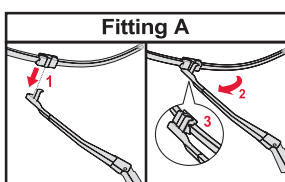

PL

Wycieraczki tylne

Wycieraczki płaskie

WYCIERACZKI PŁASKIE PAKOWANE W KOMPLETY

WYCIERACZKI PŁASKIE PAKOWANE POJEDYNCZO

PL

Wycieraczki hybrydowe

<p>How to detach the old blade</p>  <p>1 Pull up</p>  <p>2</p> <p>How to attach the new blade</p>  <p>1 Pull up</p>  <p>2</p>  <p>3 CLICK! Push down</p>	<p>Place the wiper arm over the picture to determine the size</p>  <p>7 mm</p> <p>9x3=>No need to change clip (Go to "How to install blade")</p>  <p>11 mm</p> <p>9x4=>Change to attached adaptor (Go to "How to change clip")</p>	<p>How to change the clip</p>  <p>1 9x4 Clip First check if the clip is inside the package.</p>  <p>2 Holder Clip Push here (both sides).</p>  <p>3 Pull the holder upward and pinch the clip tip with your thumb and forefinger.</p>  <p>4 Lift up the holder while pushing the tip from both sides to avoid the holder releasing from the clip. Next, pull up the holder.</p>  <p>5 Blade without clip.</p>  <p>6 Gutter Opening for rivet Guide pin Insert the guide pins inside the blade into the gutter of the clip.</p>  <p>7 Push down the clip on the rivet of the blade until you can hear a "click" sound. Please follow this instruction to avoid clip damage.</p>	<p>How to install the blade</p>  <p>1 Lift up the holder portion.</p>  <p>2 Insert the arm in the clip while pushing the wiper rubber. Then rotate the blade.</p>  <p>3 Pull up the blade to fit into the arm.</p>  <p>4 Push holder until "click" sound. Check if the blade is installed properly.</p>
--	---	---	---