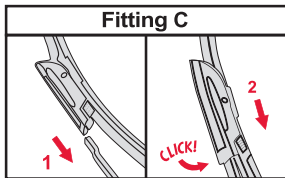

FLATBLADES: OE-ERSATZ

RETROFIT-FLATBLADES