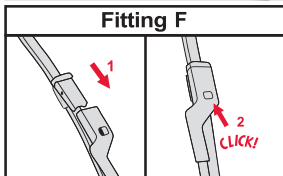

RU

Бескаркасные щетки стеклоочистителя

КОМПЛЕКТ БЕСКАРКАСНЫХ ЩЕТОК С ОРИГИНАЛЬНЫМ КРЕПЛЕНИЕМ

БЕСКАРКАСНЫЕ ЩЕТКИ С КРЕПЛЕНИЕМ ПОД КРЮК (УНИВЕРСАЛЬНЫЕ)