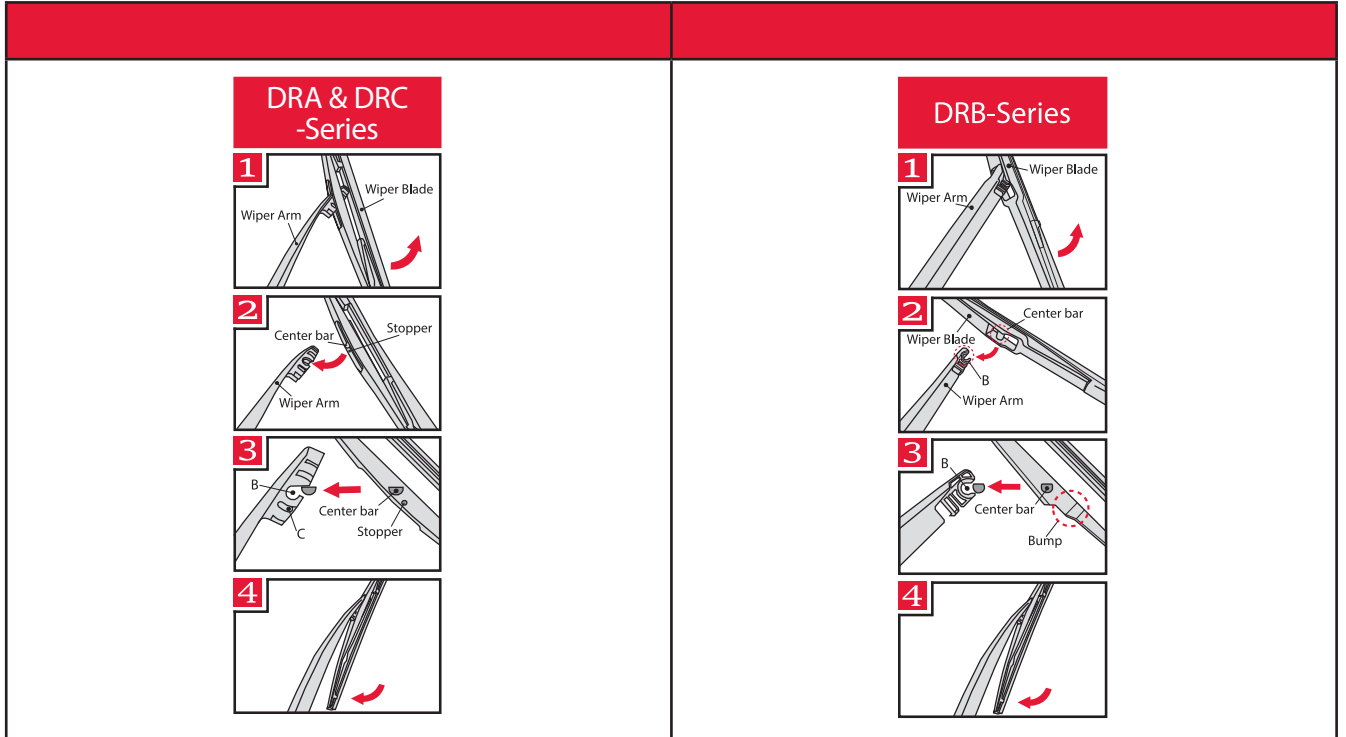

Wiper Blades

Fitting instructions

GB

Rear Blades