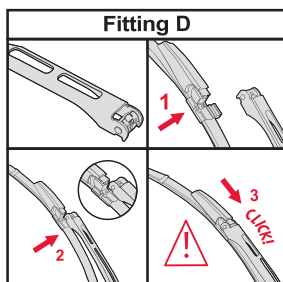

FLATBLADES: OE-ERSATZ

RETROFIT-FLATBLADES