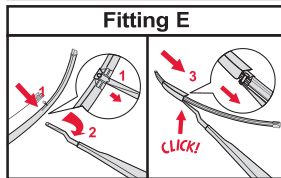

Spazzole posteriori

I

Spazzole Flat

SPAZZOLE FLAT: SOSTITUZIONE OE

SPAZZOLE FLAT: INSTALLAZIONE POSTERIORE

I

Spazzole Hybrid

<p>How to detach the old blade</p>  <p>1 Pull up</p>  <p>2</p> <p>How to attach the new blade</p>  <p>1 Pull up</p>  <p>2</p>  <p>3 CLICK! Push down</p>	<p>Place the wiper arm over the picture to determine the size</p>  <p>7 mm</p> <p>9x3=>No need to change clip (Go to "How to install blade")</p>  <p>11 mm</p> <p>9x4=>Change to attached adaptor (Go to "How to change clip")</p>	<p>How to change the clip</p>  <p>1 9x4 Clip First check if the clip is inside the package.</p>  <p>2 Holder Clip Push here (both sides).</p>  <p>3 Pull the holder upward and pinch the clip tip with your thumb and forefinger.</p>  <p>4 Lift up the holder while pushing the tip from both sides to avoid the holder releasing from the clip. Next, pull up the holder.</p>  <p>5 Blade without clip.</p>  <p>6 Gutter Opening for rivet Guide pin Insert the guide pins inside the blade into the gutter of the clip.</p>  <p>7 Push down the clip on the rivet of the blade until you can hear a "click" sound. Please follow this instruction to avoid clip damage.</p>	<p>How to install the blade</p>  <p>1 Lift up the holder portion.</p>  <p>2 Insert the arm in the clip while pushing the wiper rubber. Then rotate the blade.</p>  <p>3 Pull up the blade to fit into the arm.</p>  <p>4 Push holder until "click" sound. Check if the blade is installed properly.</p>
--	---	---	---