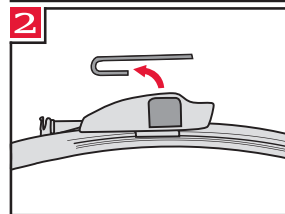

PL

Wycieraczki tylne

Wycieraczki płaskie

WYCIERACZKI PŁASKIE PAKOWANE W KOMPLETY

WYCIERACZKI PŁASKIE PAKOWANE POJEDYNCZO

PL

Wycieraczki hybrydowe

<p>How to detach the old blade</p>  <p>1 Pull up</p>  <p>2</p> <p>How to attach the new blade</p>  <p>1 Pull up</p>  <p>2</p>  <p>3 CLICK! Push down</p>	<p>Place the wiper arm over the picture to determine the size</p>  <p>7 mm</p> <p>9x3=>No need to change clip (Go to "How to install blade")</p>  <p>11 mm</p> <p>9x4=>Change to attached adaptor (Go to "How to change clip")</p>	<p>How to change the clip</p>  <p>1 9x4 Clip First check if the clip is inside the package.</p>  <p>2 Holder Clip Push here (both sides).</p>  <p>3 Pull the holder upward and pinch the clip tip with your thumb and forefinger.</p>  <p>4 Lift up the holder while pushing the tip from both sides to avoid the holder releasing from the clip. Next, pull up the holder.</p>  <p>5 Blade without clip.</p>  <p>6 Gutter Opening for rivet Guide pin Insert the guide pins inside the blade into the gutter of the clip.</p>  <p>7 Push down the clip on the rivet of the blade until you can hear a "click" sound. Please follow this instruction to avoid clip damage.</p>	<p>How to install the blade</p>  <p>1 Lift up the holder portion.</p>  <p>2 Insert the arm in the clip while pushing the wiper rubber. Then rotate the blade.</p>  <p>3 Pull up the blade to fit into the arm.</p>  <p>4 Push holder until "click" sound. Check if the blade is installed properly.</p>
--	---	---	---