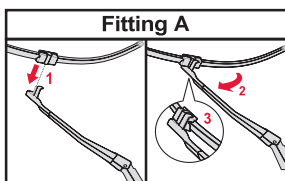

Spazzole posteriori

I

Spazzole Flat

SPAZZOLE FLAT: SOSTITUZIONE OE

SPAZZOLE FLAT: INSTALLAZIONE POSTERIORE

I

Spazzole Hybrid

<p>How to detach the old blade</p>  <p>1 Pull up</p>  <p>2</p> <p>How to attach the new blade</p>  <p>1 Pull up</p>  <p>2</p>  <p>3 CLICK! Push down</p>	<p>Place the wiper arm over the picture to determine the size</p>  <p>7 mm</p> <p>9x3=>No need to change clip (Go to "How to install blade")</p>  <p>11 mm</p> <p>9x4=>Change to attached adaptor (Go to "How to change clip")</p>	<p>How to change the clip</p>  <p>1 9x4 Clip First check if the clip is inside the package.</p>  <p>2 Holder Clip Push here (both sides).</p>  <p>3 Pull the holder upward and pinch the clip tip with your thumb and forefinger.</p>  <p>4 Lift up the holder while pushing the tip from both sides to avoid the holder releasing from the clip. Next, pull up the holder.</p>  <p>5 Blade without clip.</p>  <p>6 Gutter Opening for rivet Guide pin Insert the guide pins inside the blade into the gutter of the clip.</p>  <p>7 Push down the clip on the rivet of the blade until you can hear a "click" sound. Please follow this instruction to avoid clip damage.</p>	<p>How to install the blade</p>  <p>1 Lift up the holder portion.</p>  <p>2 Insert the arm in the clip while pushing the wiper rubber. Then rotate the blade.</p>  <p>3 Pull up the blade to fit into the arm.</p>  <p>4 Push holder until "click" sound. Check if the blade is installed properly.</p>
--	---	---	---